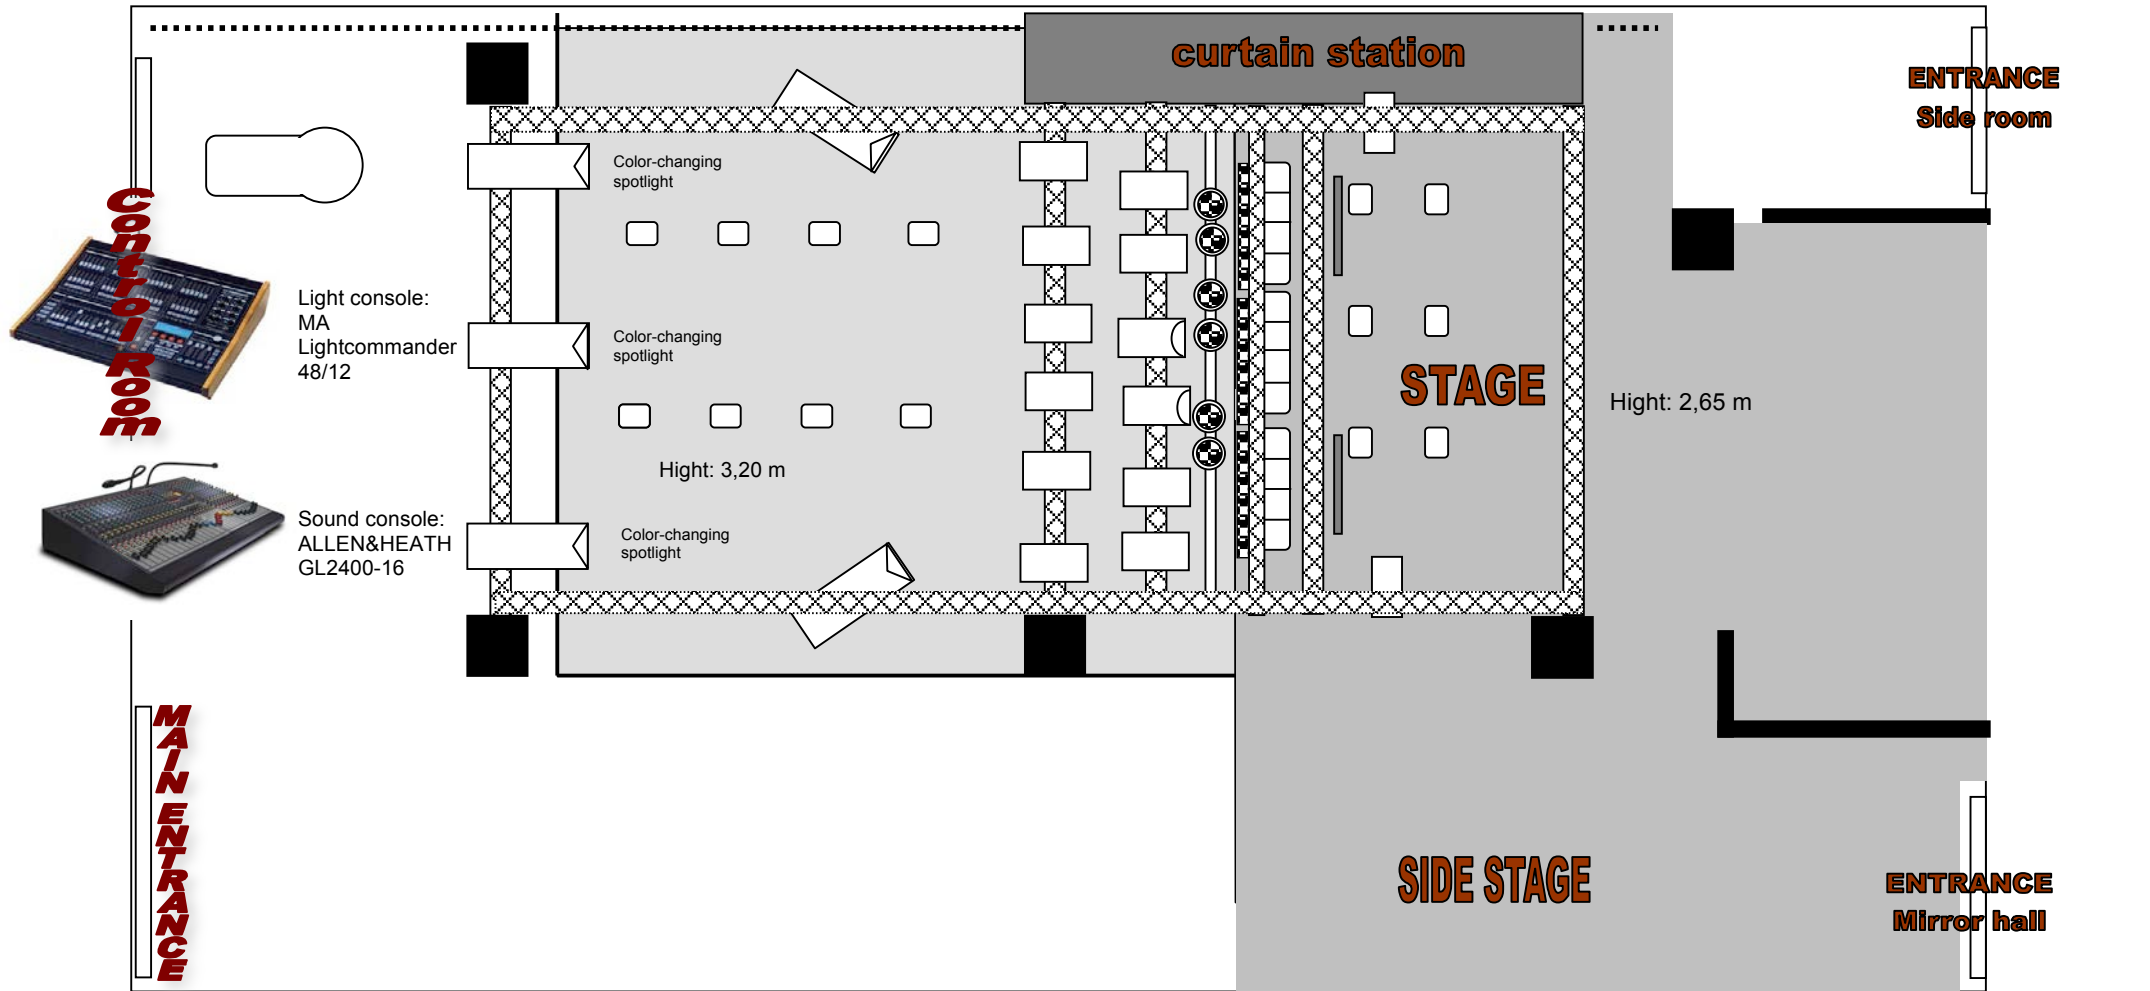

# Lighting Plan - Kleines Theater

Followspot  
2 kW

profil spots  
1 kW

profil spots  
500 W

PC Lense  
1kW

Fresnel Lense  
1kW

lense  
500 W

floodlights ramp  
je 1 kW

floodlight (aisle)  
300W

black light

LED 7x15 W  
RGBW-Zoom  
Expolite Pro28-Zoom

Brit-Eq Power  
Pixel 8

We will adjust the light settings as much as possible according to your needs.  
Please specify special request on the sheet „Technisches“.